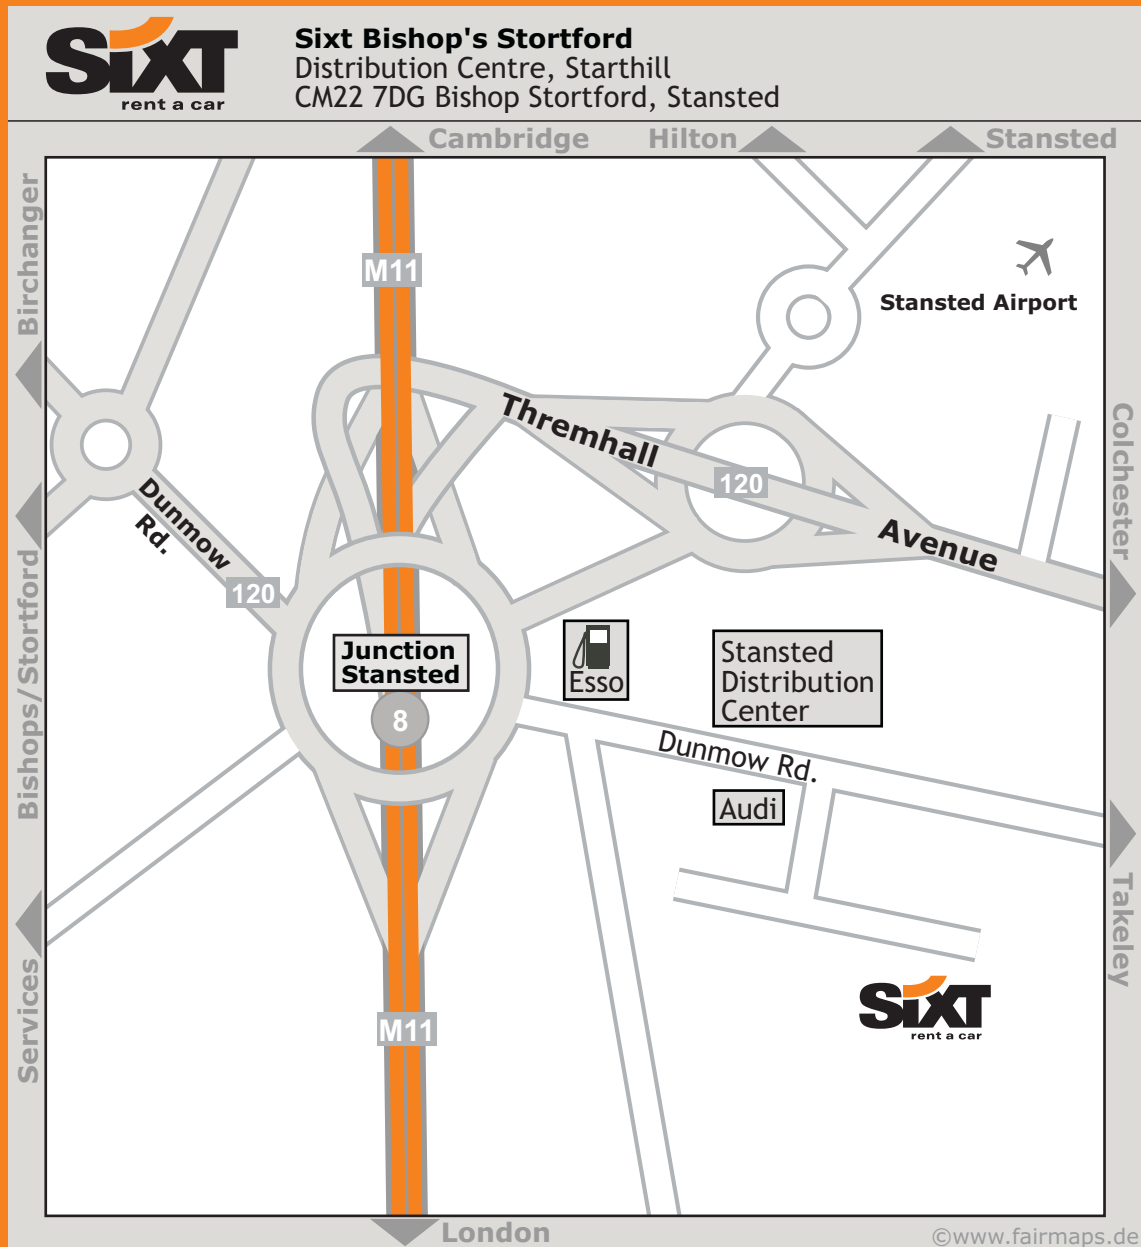

Your way to Sixt rent a car at Bishop Stortford.

From the M11

Proceed to junction 8 of the M11. Take the exit marked A120 (W).

At the roundabout follow signs for B1256 towards Takeley.

After a 1/4 of a mile, turn right at the Audi Dealership, then left, Sixt is at the end of the road.

There are no out of hours facilities at this branch.